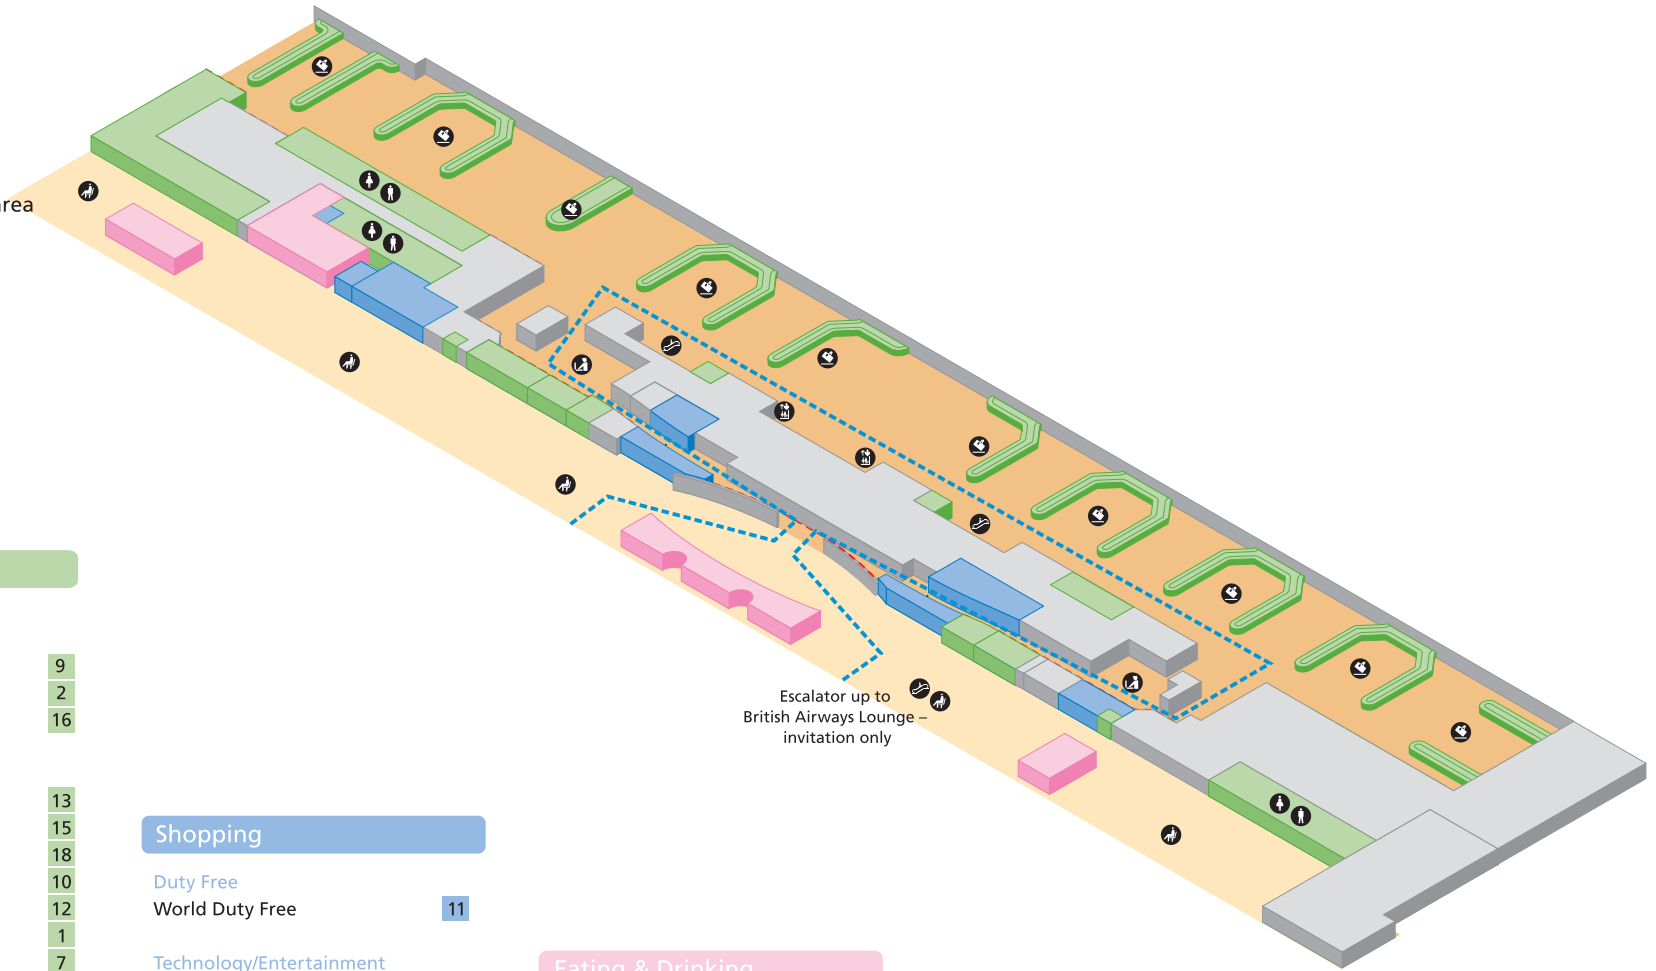

Terminal 5 – Ground Level

Shopping, eating and services

-  Public areas
-  Passenger areas
-  Before/After Security
-  Route to Charter coaches
-  Baggage Reclaim
-  Escalator
-  Lift
-  Passenger Lounge/Seating area
-  Security/Passport Control
-  Toilets – Female
-  Toilets – Male

British Hotel Reservation Centre
inc. Shop & Collect' Pick up Point

- 9
- 2
- 16

- 13
- 15
- 18
- 10
- 12
- 1
- 7

- Customer Services & Information
- British Airways Baggage & Customer Service Desk 14
 - Car Rental & Travel Information Centre 8

Escalator up to
British Airways Lounge –
invitation only

Terminal 5 – Departures Level

Shopping, eating and services

- Public areas
- Passenger areas
- Before/After Security
-  Escalator
-  Lift
-  Passenger Lounge/Seating area
-  Security/Passport Control
-  Toilets – Female
-  Toilets – Male