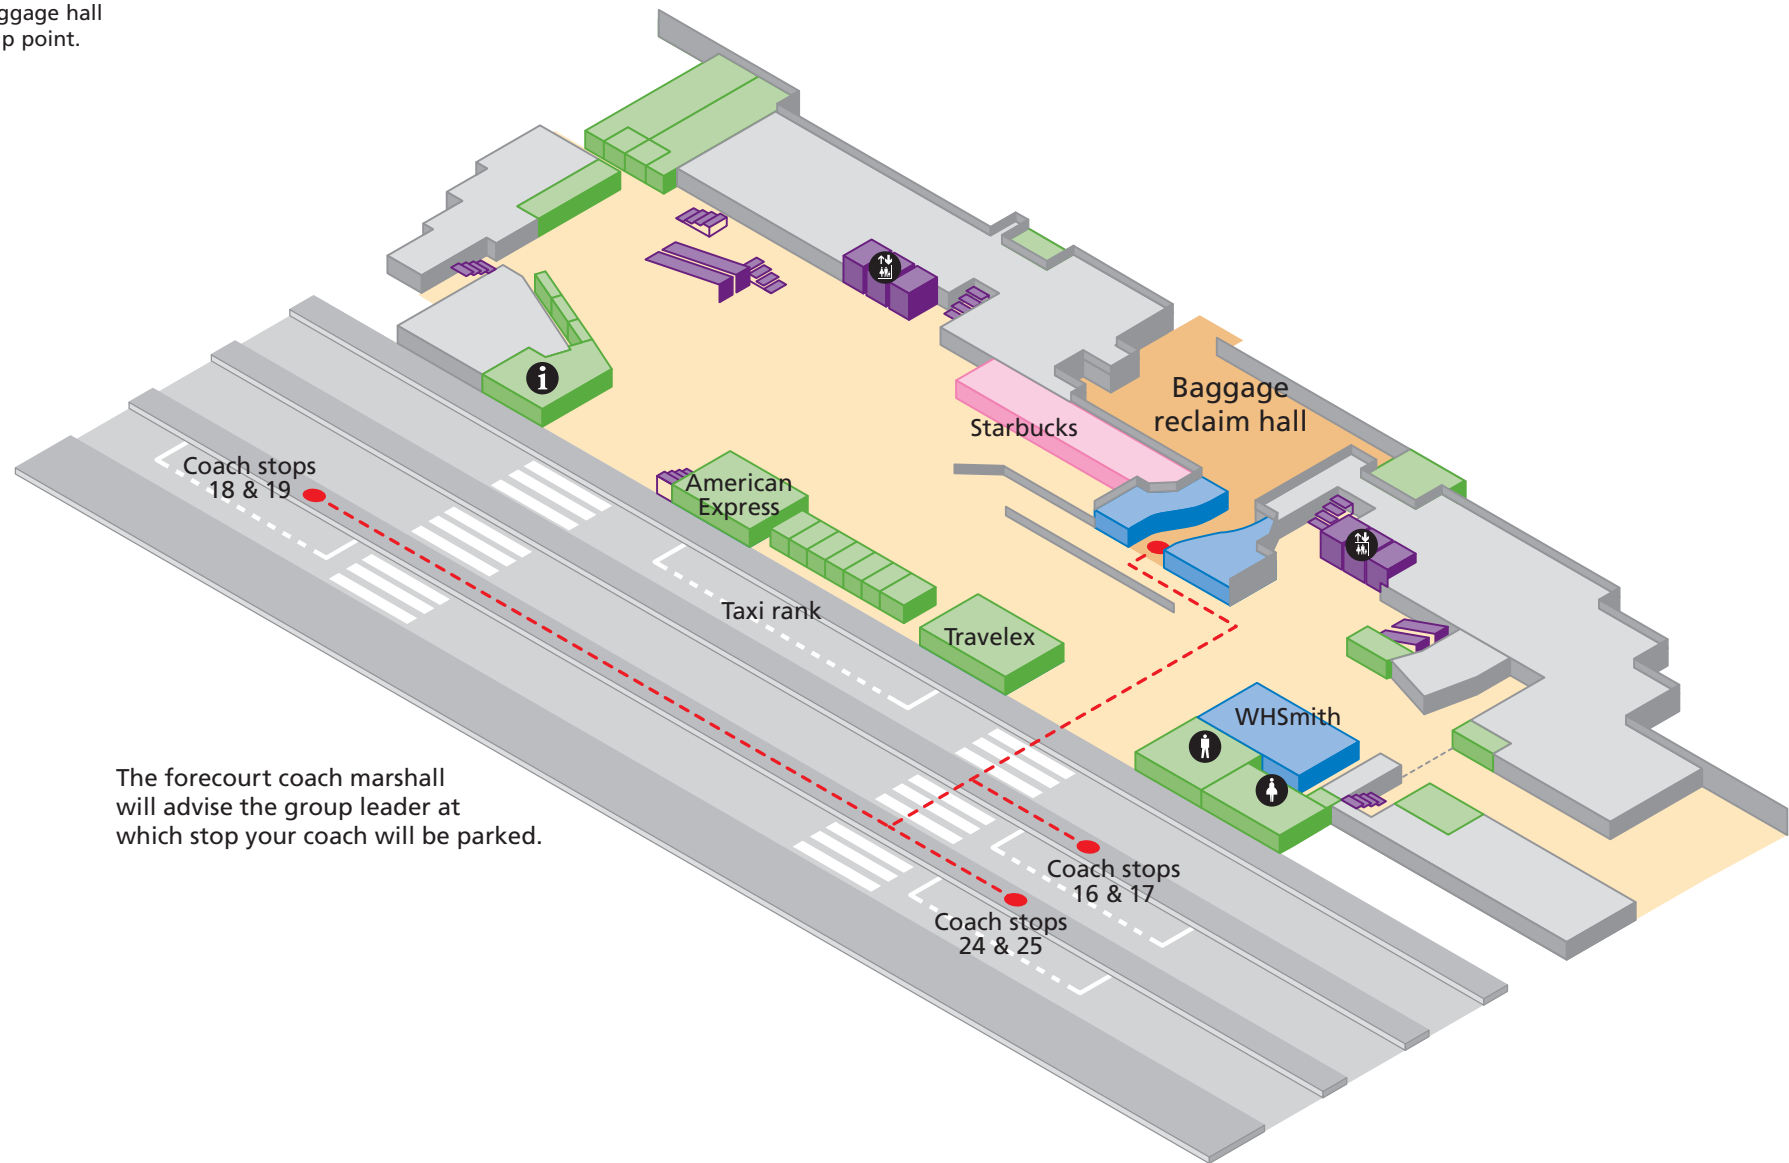

Terminal 4 - Group Travel information map

Route from baggage hall to coach pick up point.

The forecourt coach marshal will advise the group leader at which stop your coach will be parked.